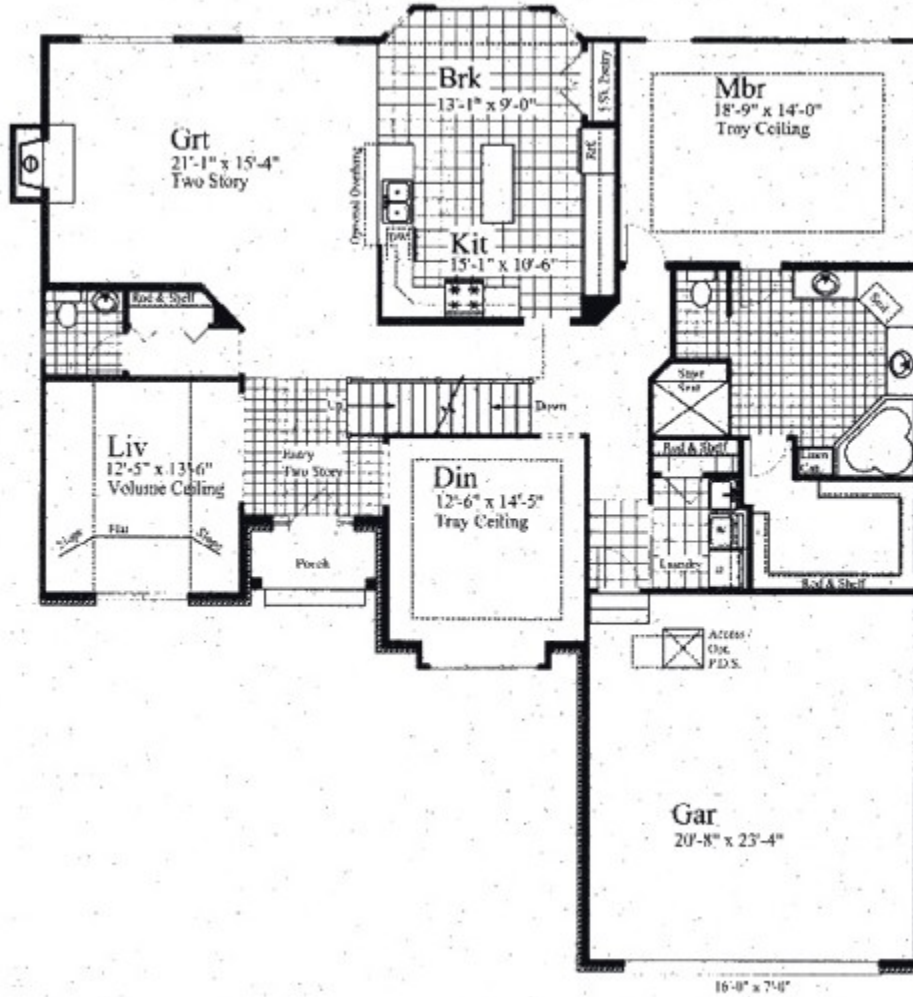

**Wilmington Model**

Style: 2 Story

Pricing: \$320,900

Bedrooms: 4

Baths: 3.5

**Description:**

- Vaulted Ceilings
- Main Level Master Bedroom
- Total Square Foot 3300

16'-0" x 7'-6"